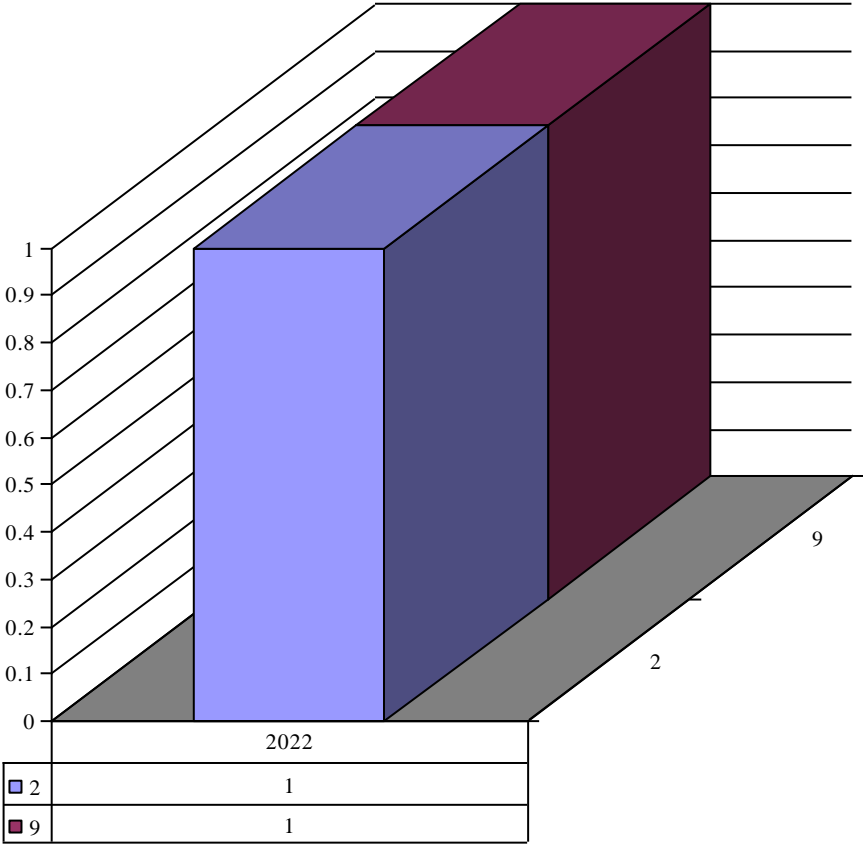

Organization St. Catherine Laboure (Sappington)

Year	Month	Organization	Count
2022	2	St. Catherine Laboure (Sappington)	1
2022	9	St. Catherine Laboure (Sappington)	1