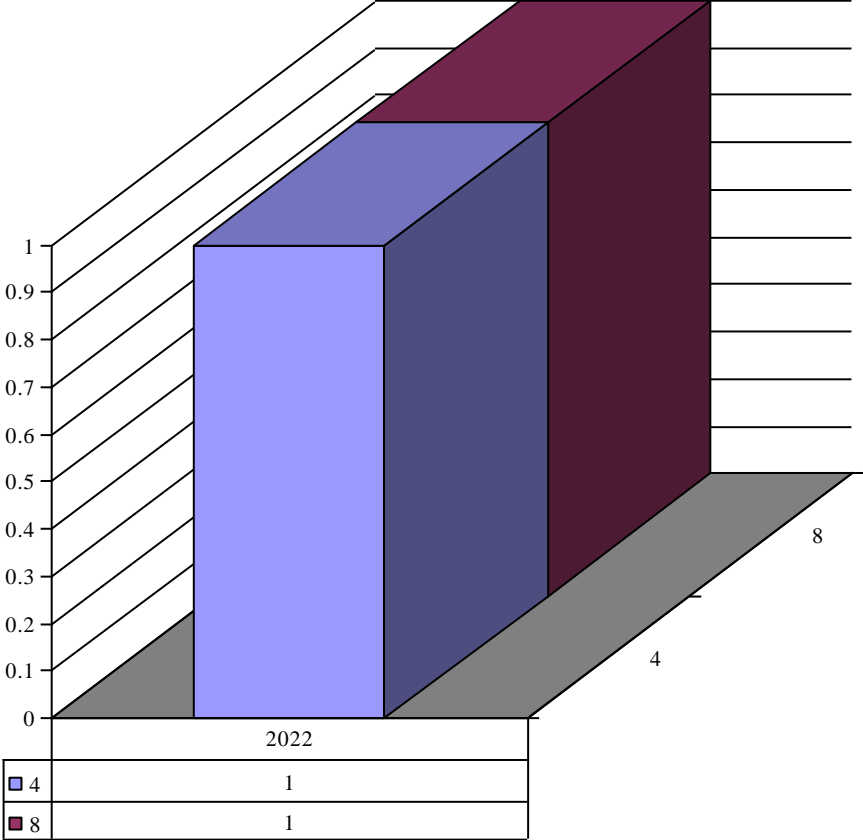

Organization St. Michael the Archangel (Shrewsbury)

Year	Month	Organization	Count
2022	4	St. Michael the Archangel (Shrewsbury)	1
2022	8	St. Michael the Archangel (Shrewsbury)	1