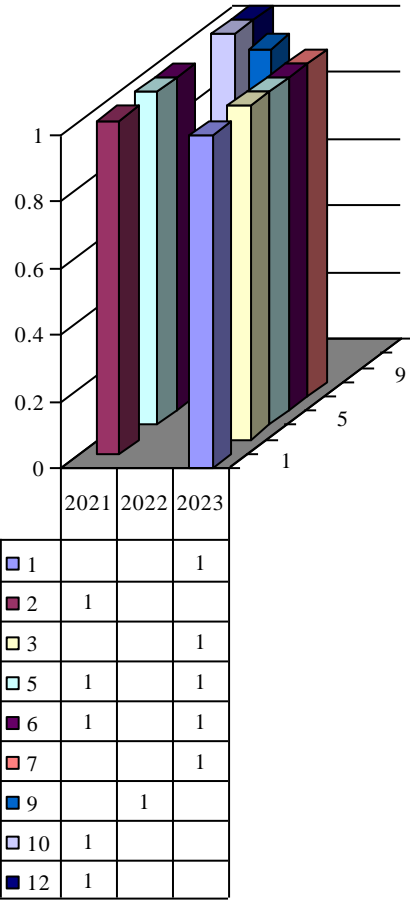

Organization St. Joseph (Imperial)

Year	Month	Organization	Count
2021	2	St. Joseph (Imperial)	1
2021	5	St. Joseph (Imperial)	1
2021	6	St. Joseph (Imperial)	1
2021	10	St. Joseph (Imperial)	1
2021	12	St. Joseph (Imperial)	1
2022	9	St. Joseph (Imperial)	1
2023	1	St. Joseph (Imperial)	1
2023	3	St. Joseph (Imperial)	1
2023	5	St. Joseph (Imperial)	1
2023	6	St. Joseph (Imperial)	1
2023	7	St. Joseph (Imperial)	1