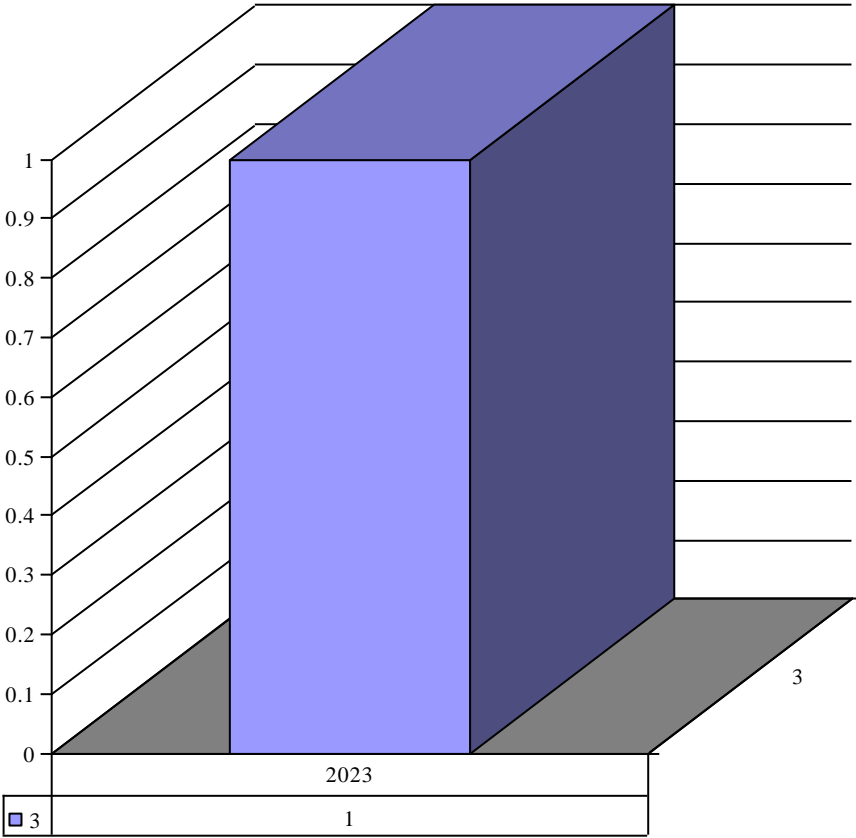

Organization Incarnate Word (Chesterfield)

Year	Month	Organization	Count
2023	3	Incarnate Word (Chesterfield)	1