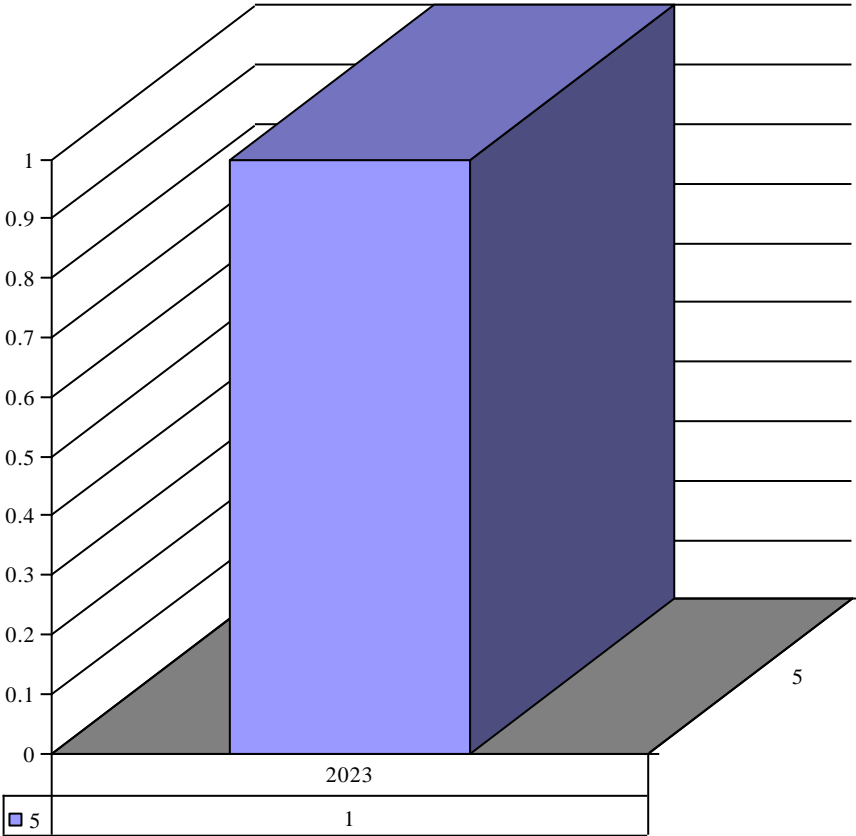

Organization Colhindrad Baslica of St. Corcin

Year	Month	Organization	Count
2023	5	Colhindrad Baslica of St. Corcin	1