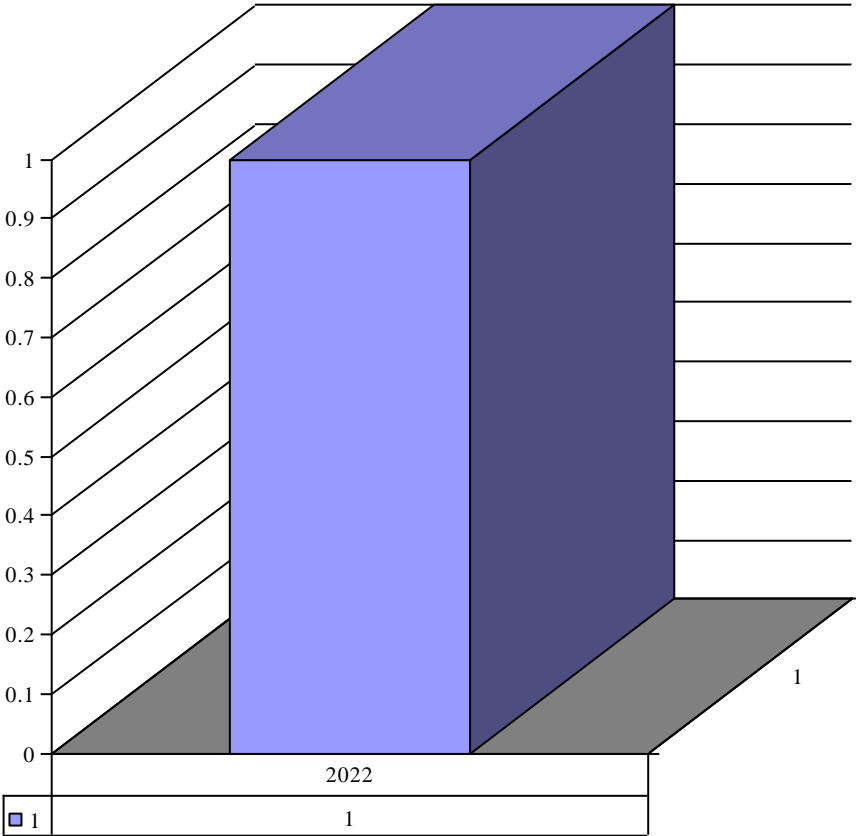

Organization St. Coene du Bios

Year	Month	Organization	Count
2022	1	St. Coene du Bios	1