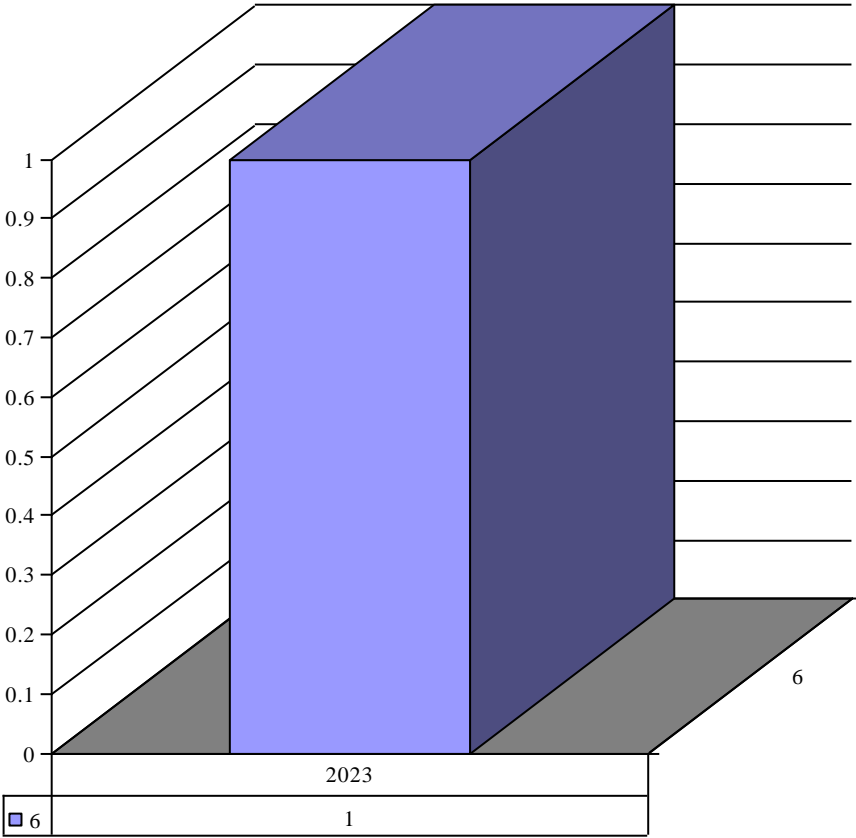

Organization Saint Mary Hospital Chaplaince

Year	Month	Organization	Count
2023	6	Saint Mary Hospital Chaplaince	1