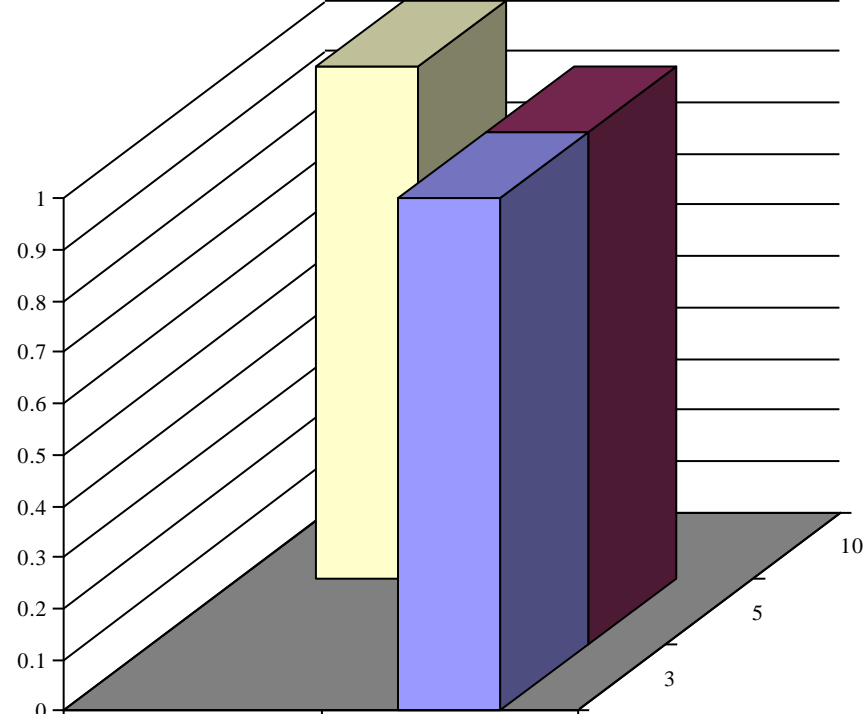

Organization St. Gianna (Wentzville)

	2022	2023
3		1
5		1
10	1	

Year	Month	Organization	Count
2022	10	St. Gianna (Wentzville)	1
2023	3	St. Gianna (Wentzville)	1
2023	5	St. Gianna (Wentzville)	1