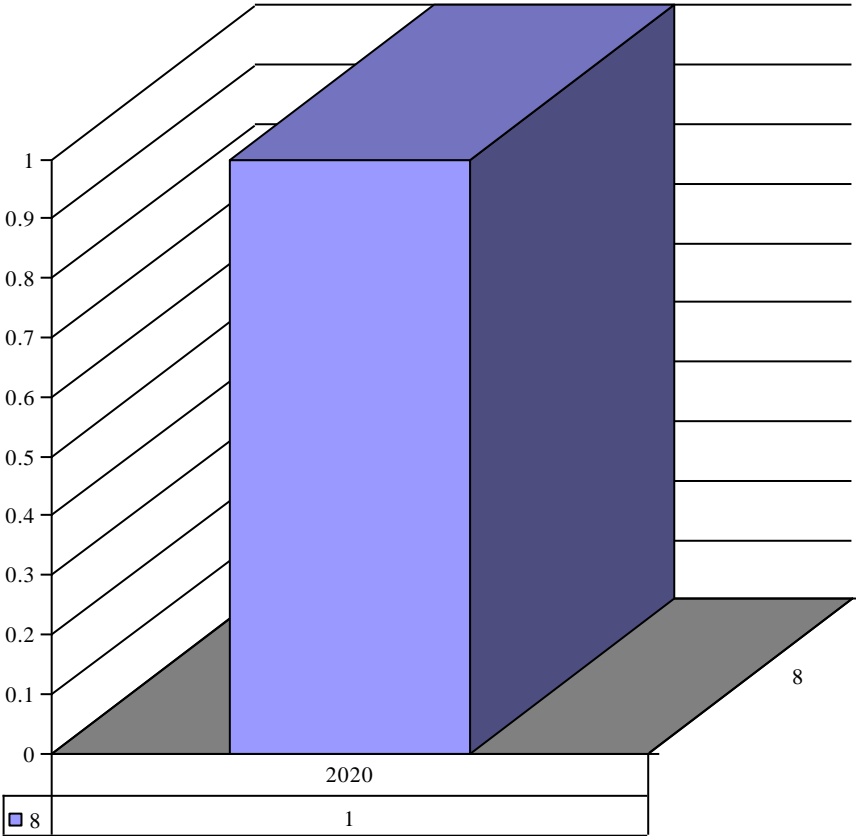

Organization St. Mary's High School

Year	Month	Organization	Count
2020	8	St. Mary's High School	1