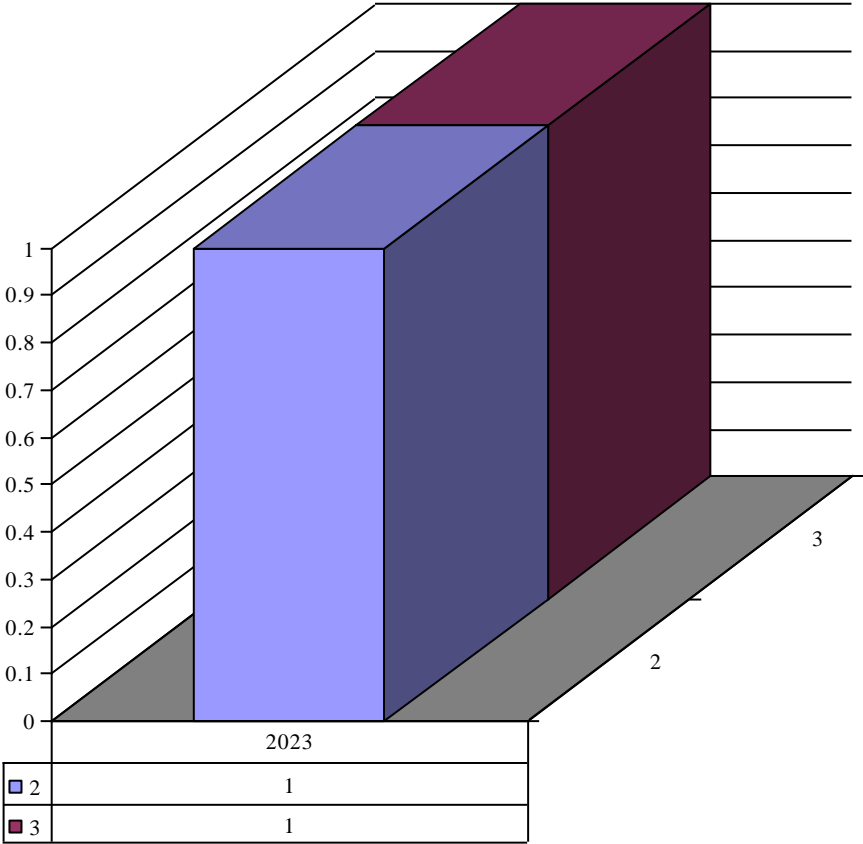

Organization St. Joseph (Cottleville)

Year	Month	Organization	Count
2023	2	St. Joseph (Cottleville)	1
2023	3	St. Joseph (Cottleville)	1