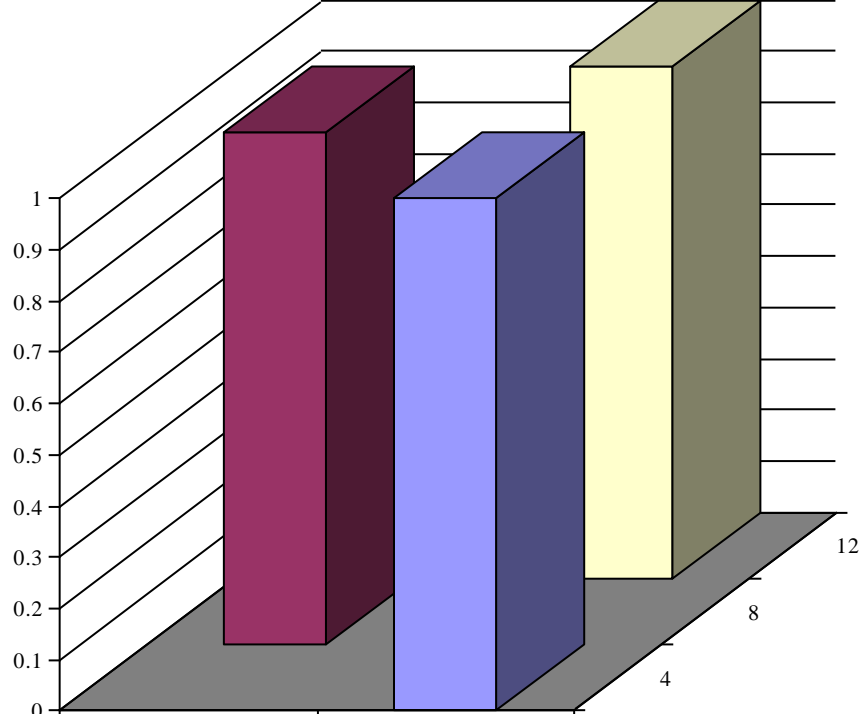

Organization St. Gabriel the Archangel (St. Louis)

Year	Month	Organization	Count
2022	4	St. Gabriel the Archangel (St. Louis)	1

Organization St. Gerard Majella (Kirkwood)

	2020	2021
4		1
8	1	
12		1

Year	Month	Organization	Count
2020	8	St. Gerard Majella (Kirkwood)	1
2021	4	St. Gerard Majella (Kirkwood)	1
2021	12	St. Gerard Majella (Kirkwood)	1