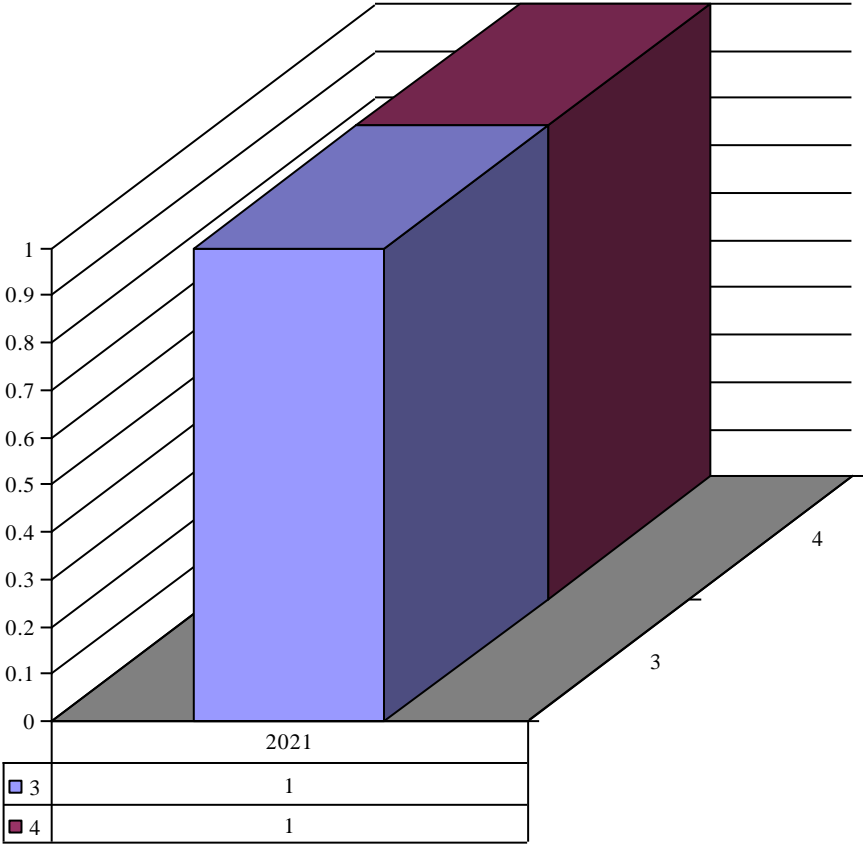

Organization Alliance of the Two Hearts of Jesus and Mary

Year	Month	Organization	Count
2021	3	Alliance of the Two Hearts of Jesus and Mary	1
2021	4	Alliance of the Two Hearts of Jesus and Mary	1