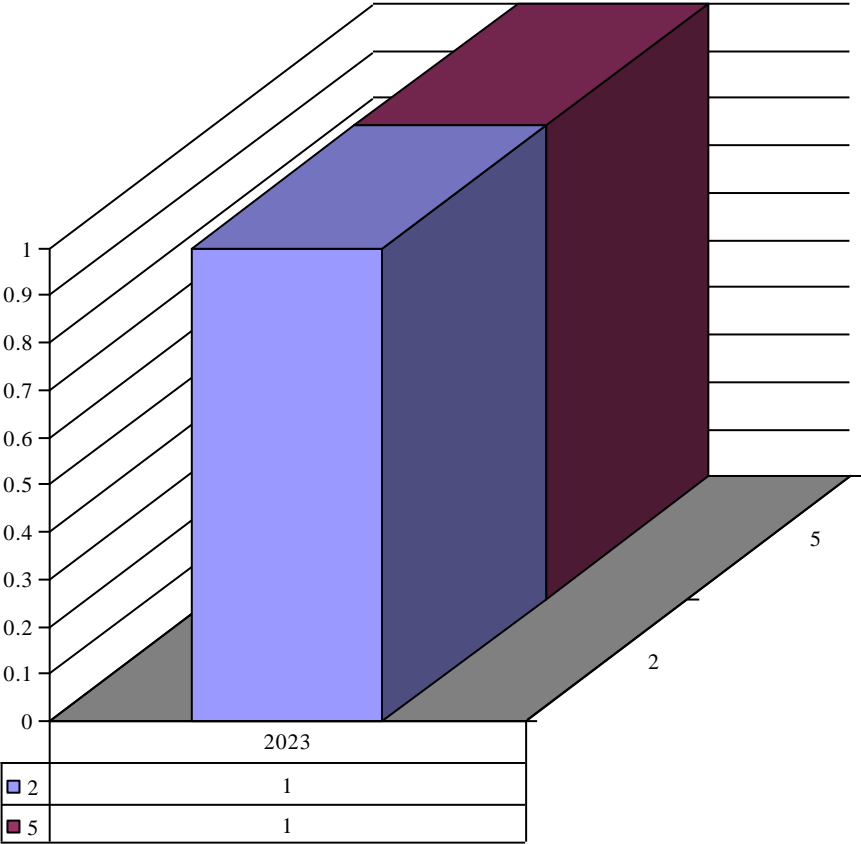

Organization St. Ignatius Loyola (Concord Hill)

Year	Month	Organization	Count
2023	2	St. Ignatius Loyola (Concord Hill)	1
2023	5	St. Ignatius Loyola (Concord Hill)	1