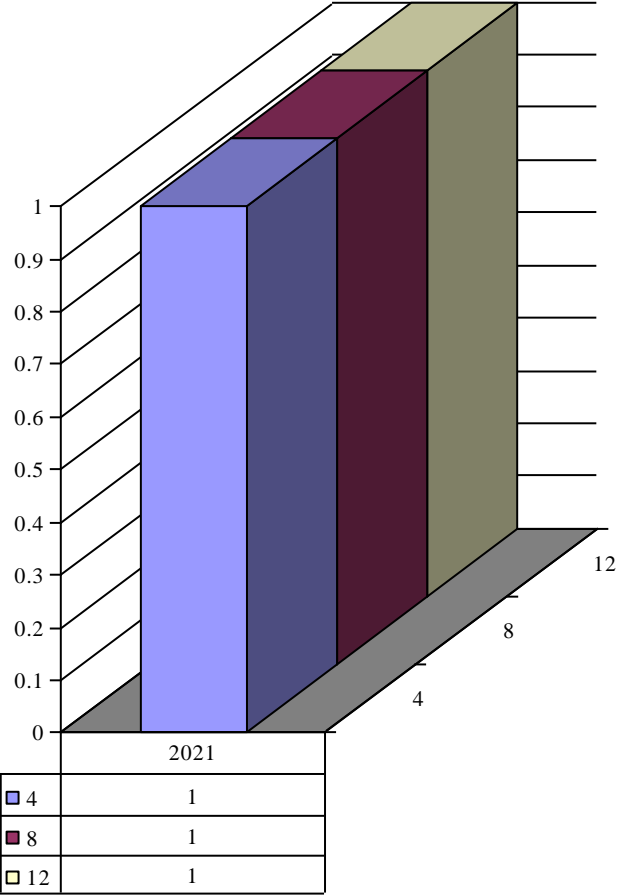

Organization St. Matthias (Lemay)

Year	Month	Organization	Count
2021	4	St. Matthias (Lemay)	1
2021	8	St. Matthias (Lemay)	1
2021	12	St. Matthias (Lemay)	1