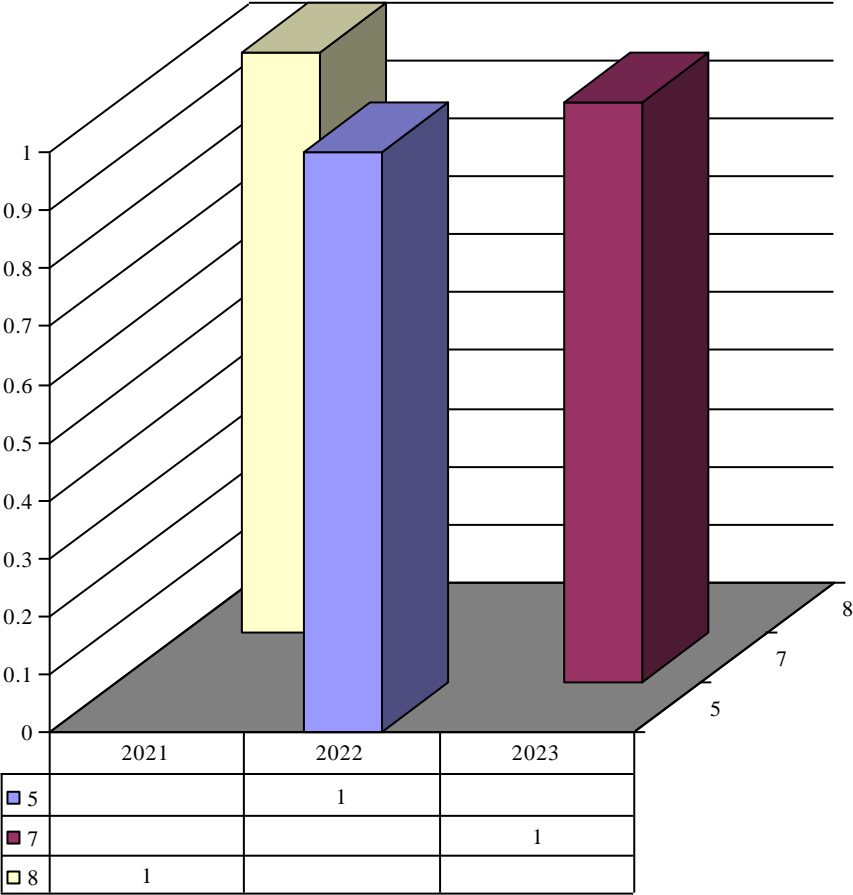

Organization St. Elizabeth

Year	Month	Organization	Count
2021	8	St. Elizabeth	1
2022	5	St. Elizabeth	1
2023	7	St. Elizabeth	1