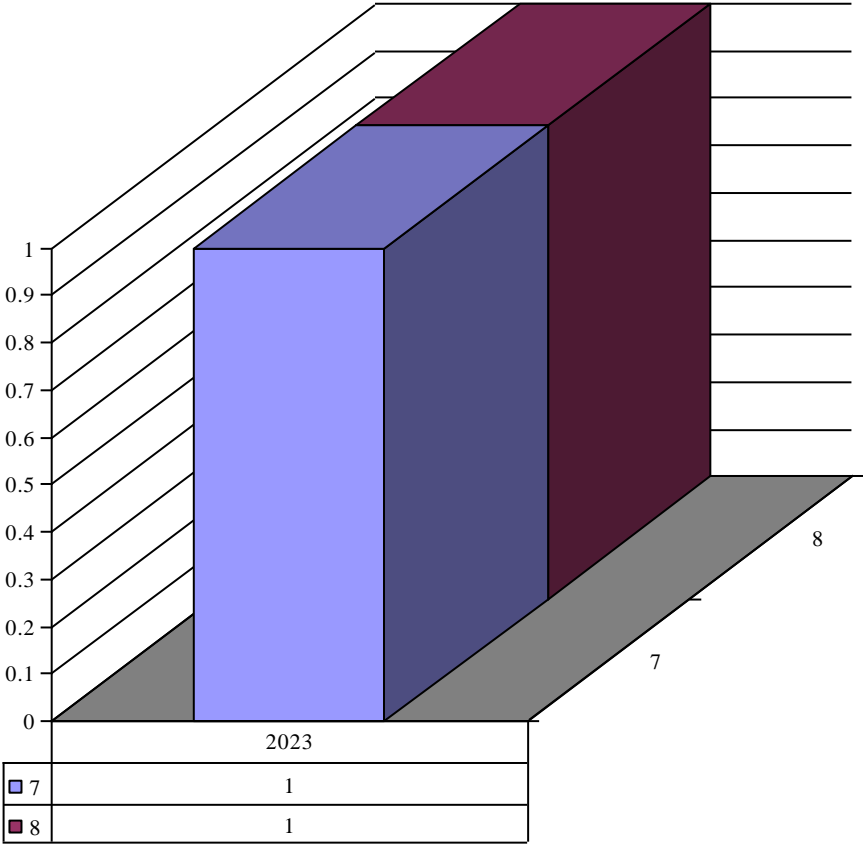

Organization St. Justin Martyr (Sunset Hills)

Year	Month	Organization	Count
2023	7	St. Justin Martyr (Sunset Hills)	1
2023	8	St. Justin Martyr (Sunset Hills)	1