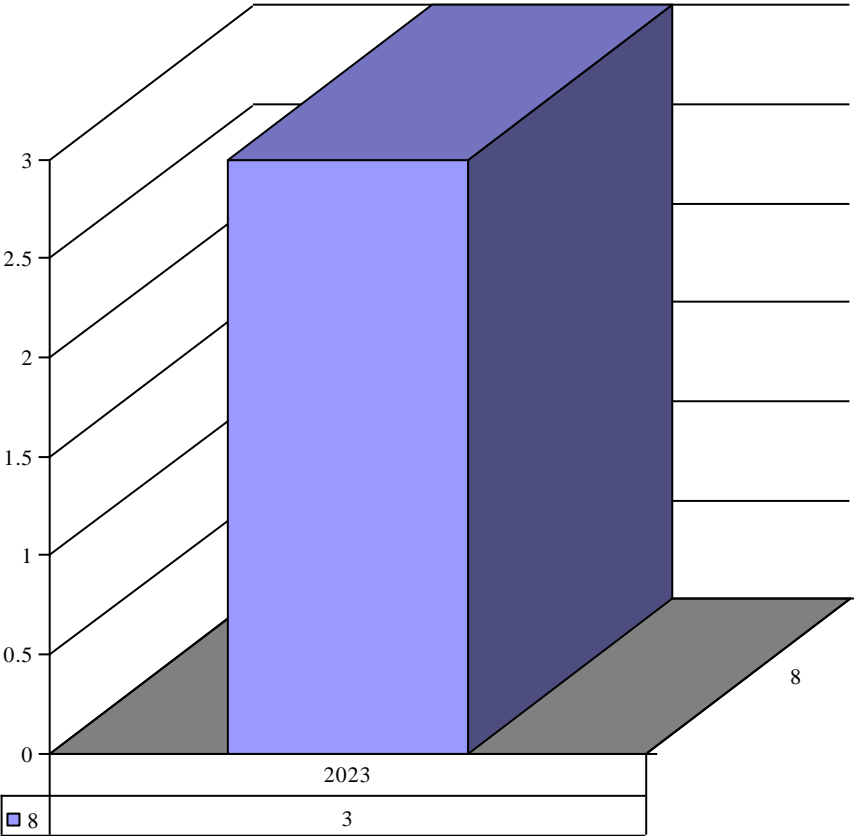

Organization Cor Jesu Academy

Year	Month	Organization	Count
2023	8	Cor Jesu Academy	3