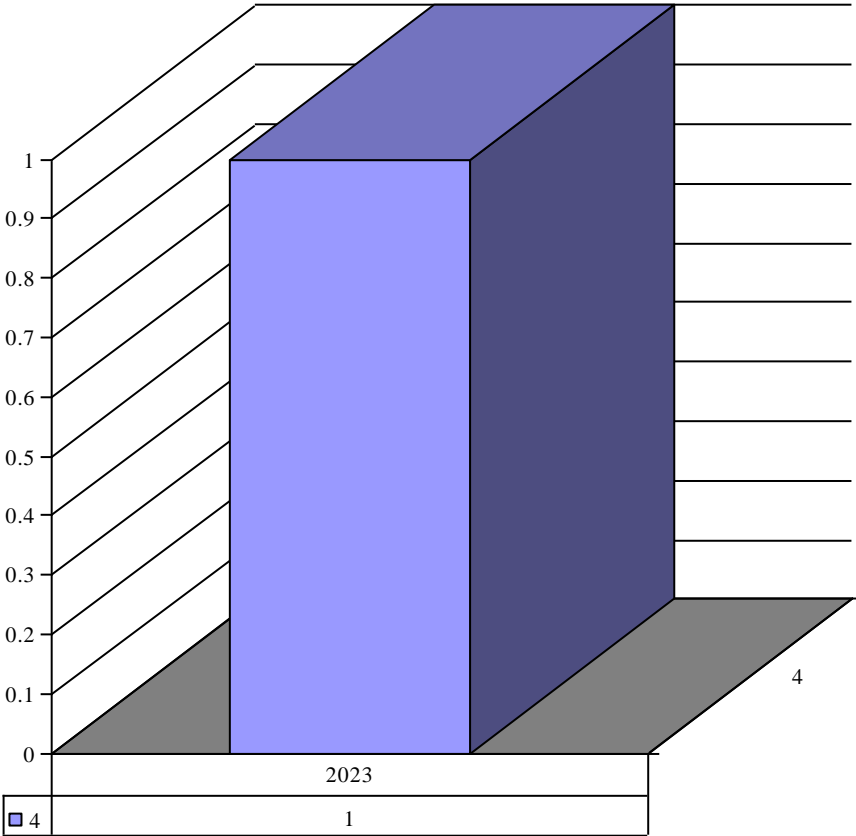

Organization Saint Louis University Catholic Studies

Year	Month	Organization	Count
2023	4	Saint Louis University Catholic Studies	1