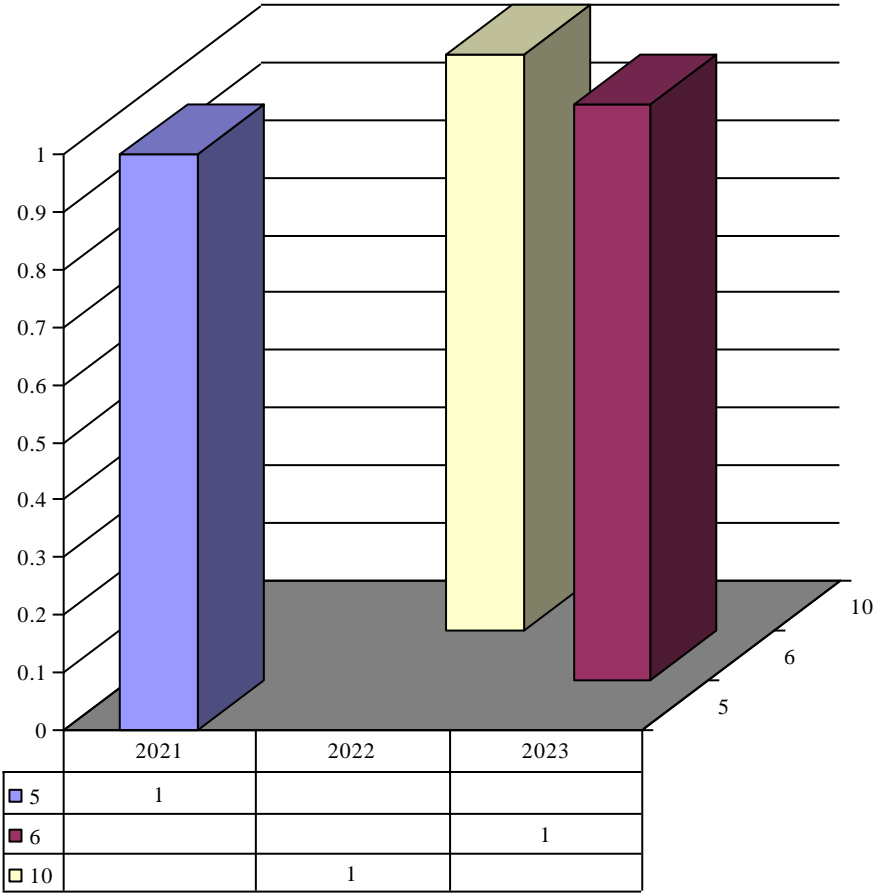

Organization St. Francis Xavier (College Church) (St. Louis)

Year	Month	Organization	Count
2021	5	St. Francis Xavier (College Church) (St. Louis)	1
2022	10	St. Francis Xavier (College Church) (St. Louis)	1
2023	6	St. Francis Xavier (College Church) (St. Louis)	1