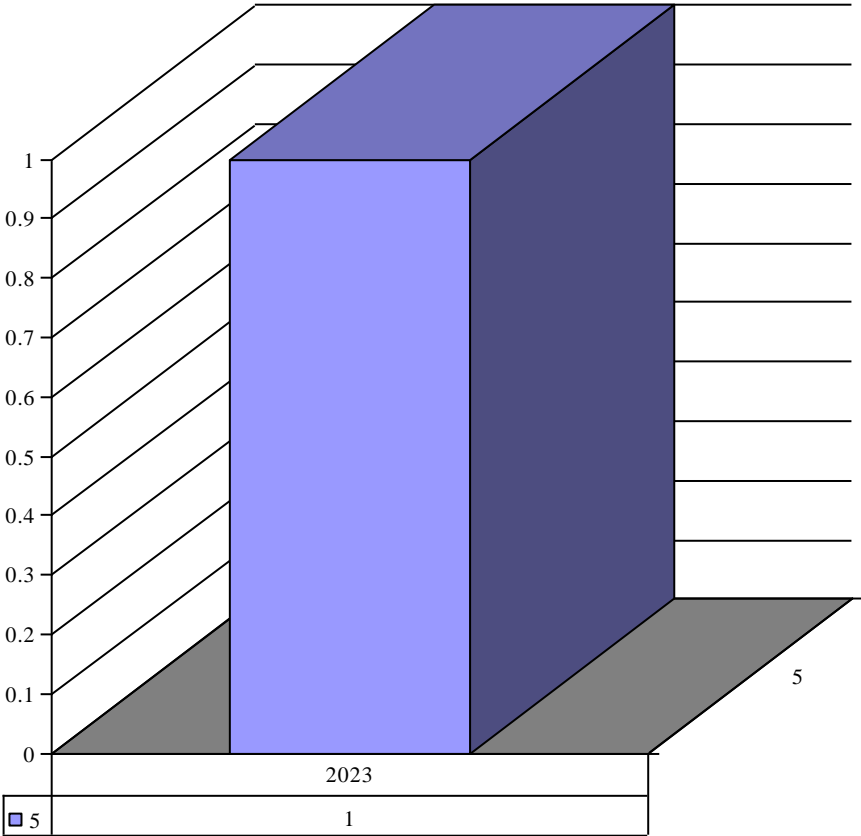

Organization St. Elizabeth (Granite City, IL)

Year	Month	Organization	Count
2023	5	St. Elizabeth (Granite City, IL)	1